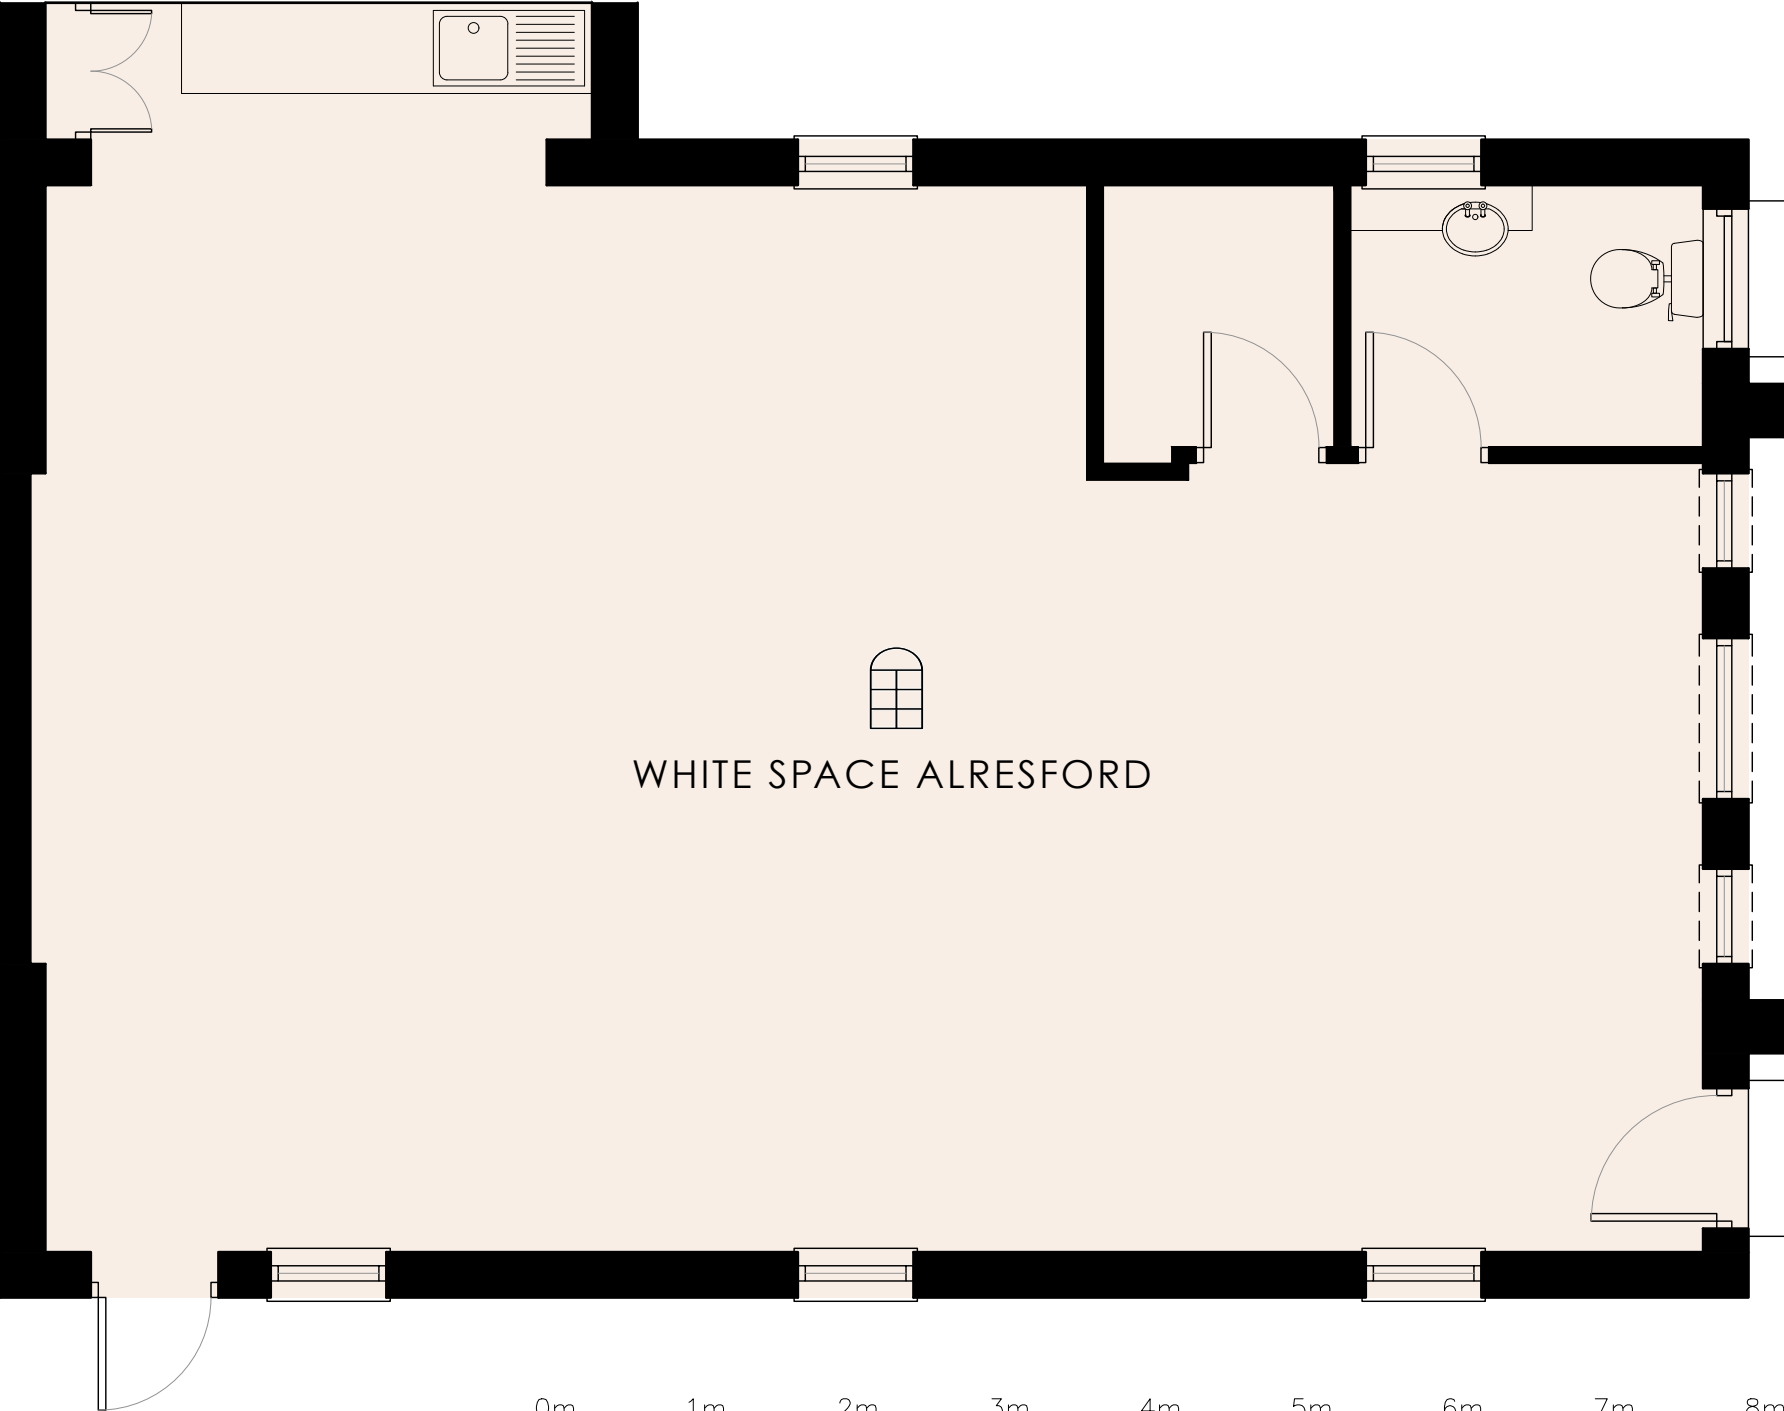

THE OLD CHAPEL
THE DEAN
ALRESFORD

1:50@A4

G.I.A = 82.00sqm /
882.68sqft

WHITE SPACE ALRESFORD