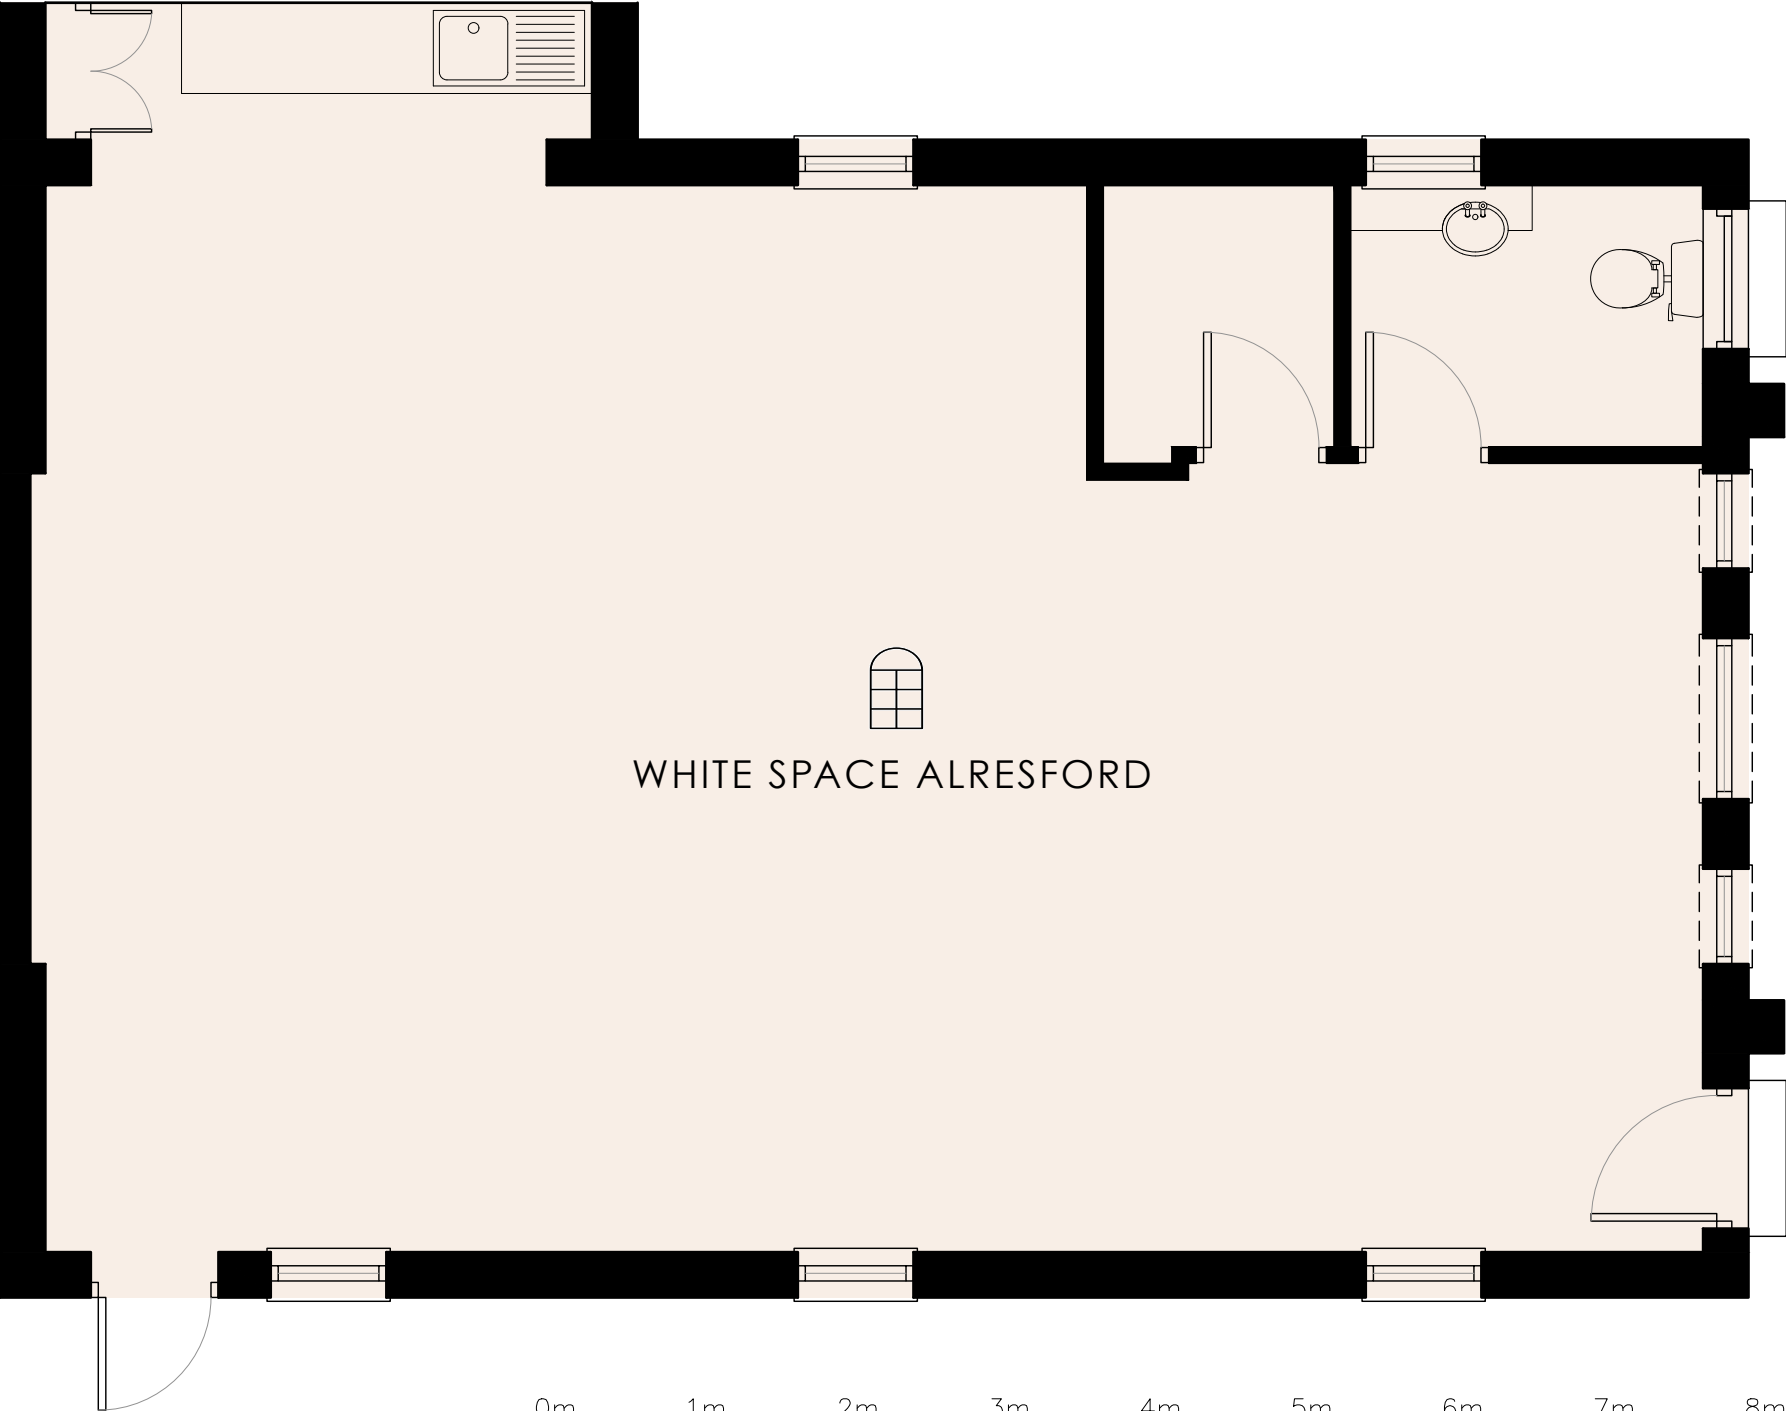

THE OLD CHAPEL
THE DEAN
ALRESFORD

1:50@A4

G.I.A = 82.00sqm /
882.68sqft

WHITE SPACE ALRESFORD